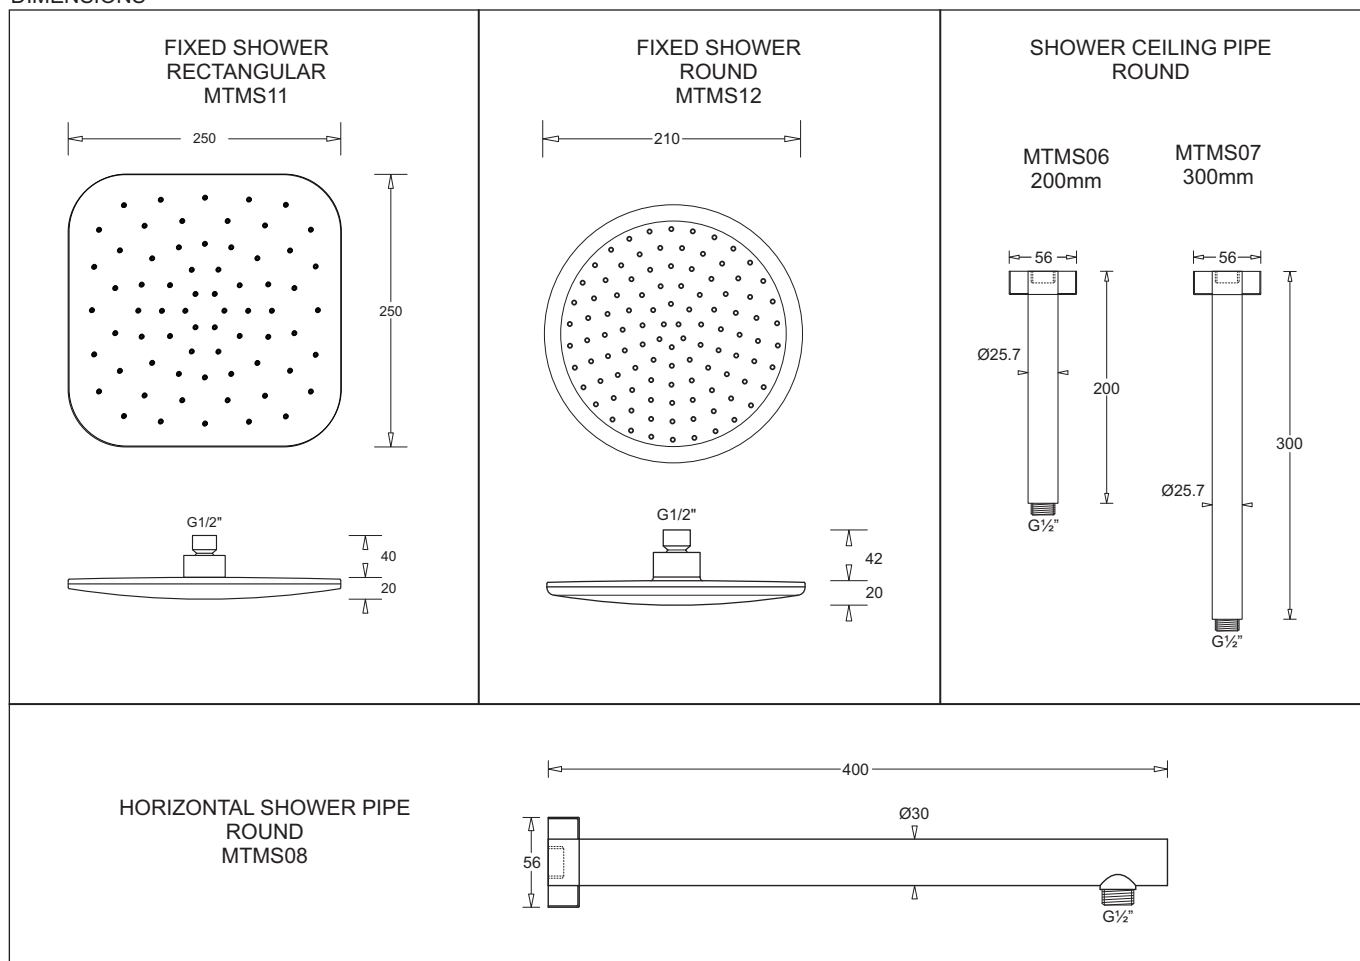

# SARDINA/MADEIRA

FIXED RAIN SHOWER SYSTEMS  
SHOWER HEADS AND CEILING/WALL PIPES

MTMS12

MTMS11

MTMS08

MTMS06

MTMS07

## FIXED RAIN SHOWER SYSTEMS

- Fashionable rain showers with white ABS face and chrome trim
- Grey silicone spray shower nozzles
- Two models available - Round and Square
- Optional ceiling pipes with flange - two lengths 200mm and 300mm
- Optional 400mm horizontal pipe is available

### Contains

Item	Description	Code
Fixed Shower	Sardina/Madeira Round Rain Shower	MTMS12.06
Ceiling Pipe	200mm Round Ceiling Pipe	
Fixed Shower	Sardina/Madeira Round Rain Shower	MTMS12.07
Ceiling Pipe	300mm Round Ceiling Pipe	
Fixed Shower	Sardina/Madeira Round Rain Shower	MTMS12.08
Horiz. Pipe	400mm Round Horizontal Pipe	
Fixed Shower	Sardina/Madeira Square Rain Shower	MTMS11

### DIMENSIONS

All dimensions are in millimetres and are subject to normal manufacturing variation.  
 As product development is ongoing BPA reserves the right to vary specifications without notice.  
**Bathroom Products Australia P/L** ABN 87 079 297 617